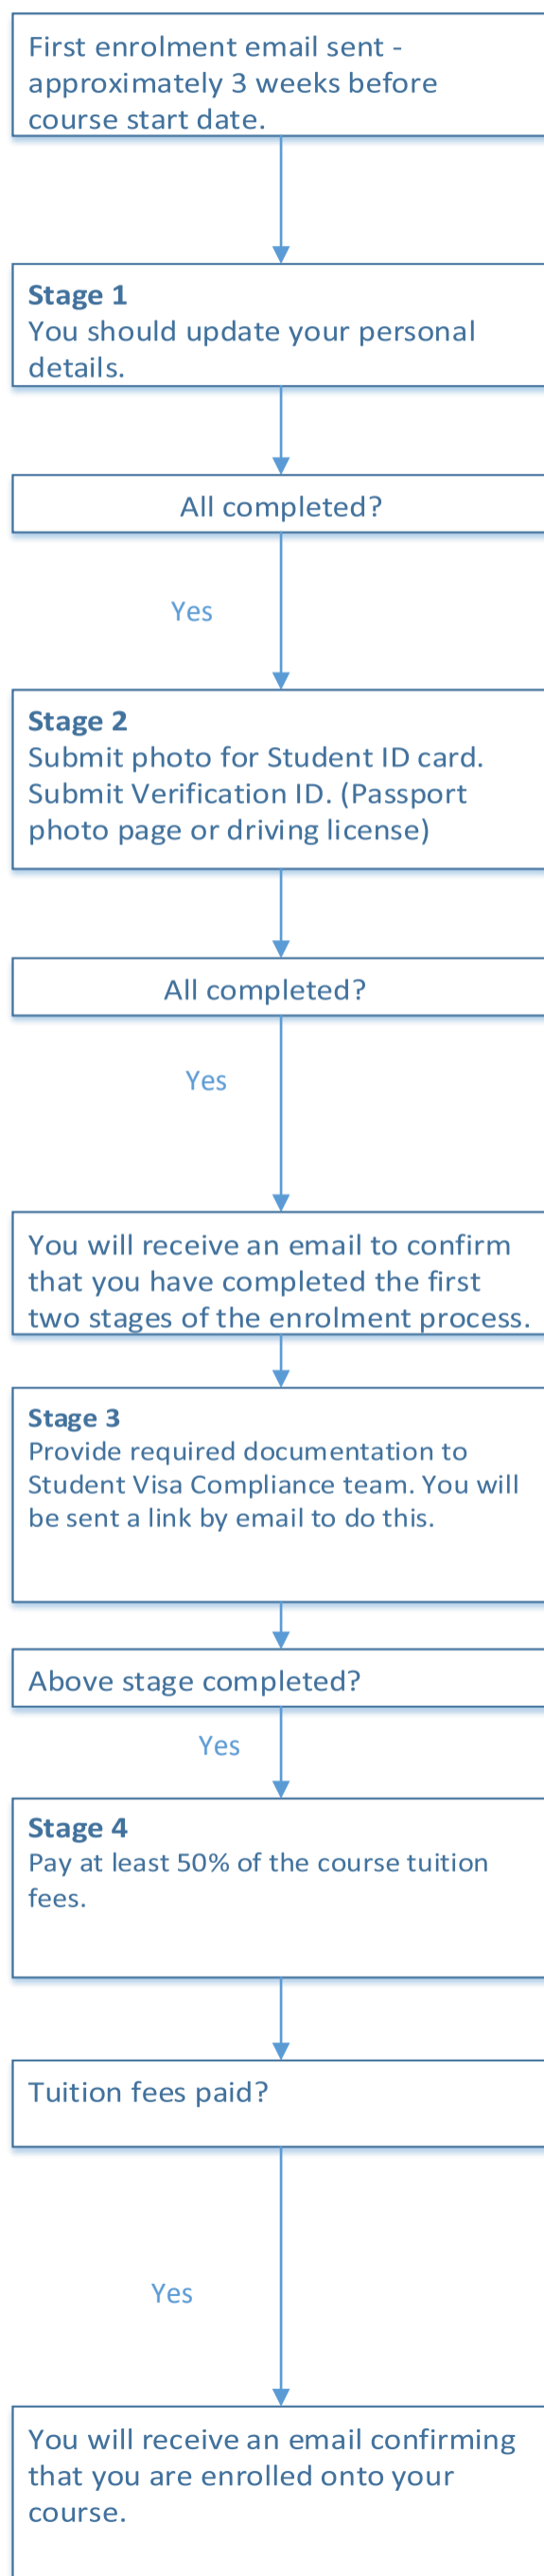

## International New Student Enrolment Process Flowchart

Approximately 10 days before course start date, unless the above step takes longer.

Please note, at all stages of the Enrolment process, you will receive either a confirmation email, or a chaser email explaining what still needs to happen. You will not be able to progress to the next stage of Enrolment until all previous stages have been completed.