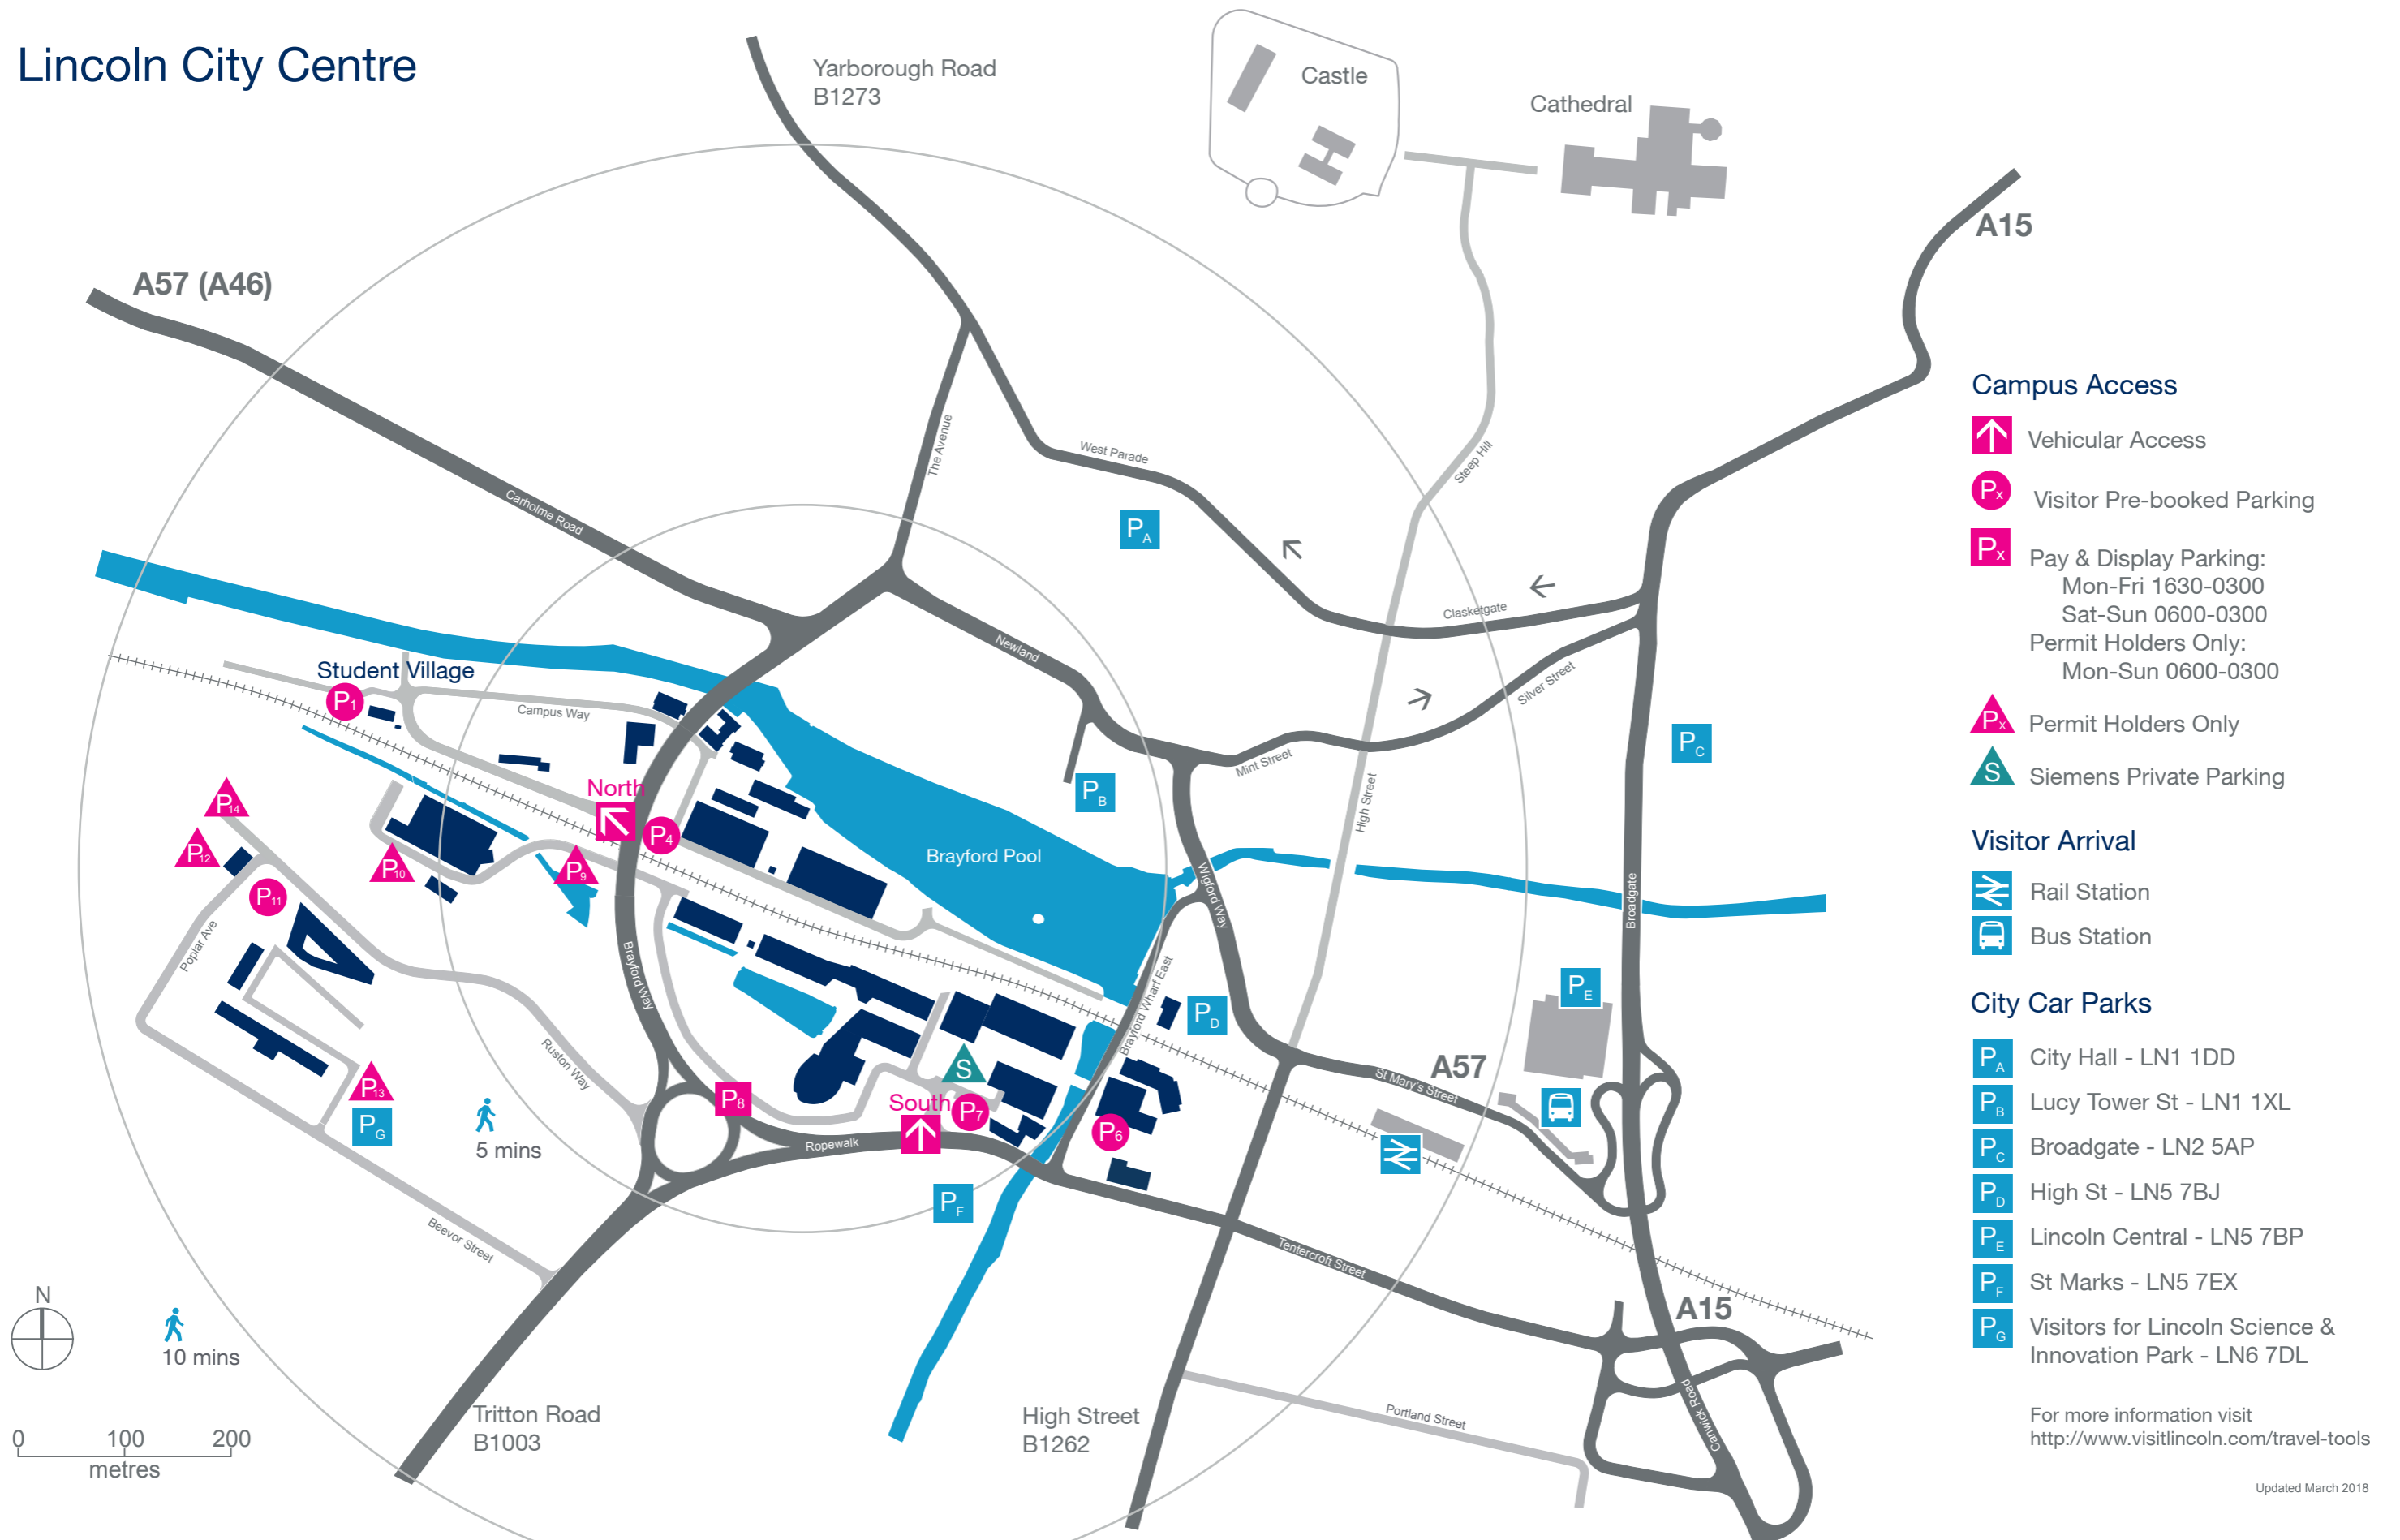

# Lincoln City Centre

### Campus Access

- Vehicular Access
- Visitor Pre-booked Parking
- Pay & Display Parking:  
Mon-Fri 1630-0300  
Sat-Sun 0600-0300  
Permit Holders Only:  
Mon-Sun 0600-0300
- Permit Holders Only
- Siemens Private Parking

### Visitor Arrival

- Rail Station
- Bus Station

### City Car Parks

- City Hall - LN1 1DD
- Lucy Tower St - LN1 1XL
- Broadgate - LN2 5AP
- High St - LN5 7BJ
- Lincoln Central - LN5 7BP
- St Marks - LN5 7EX
- Visitors for Lincoln Science & Innovation Park - LN6 7DL