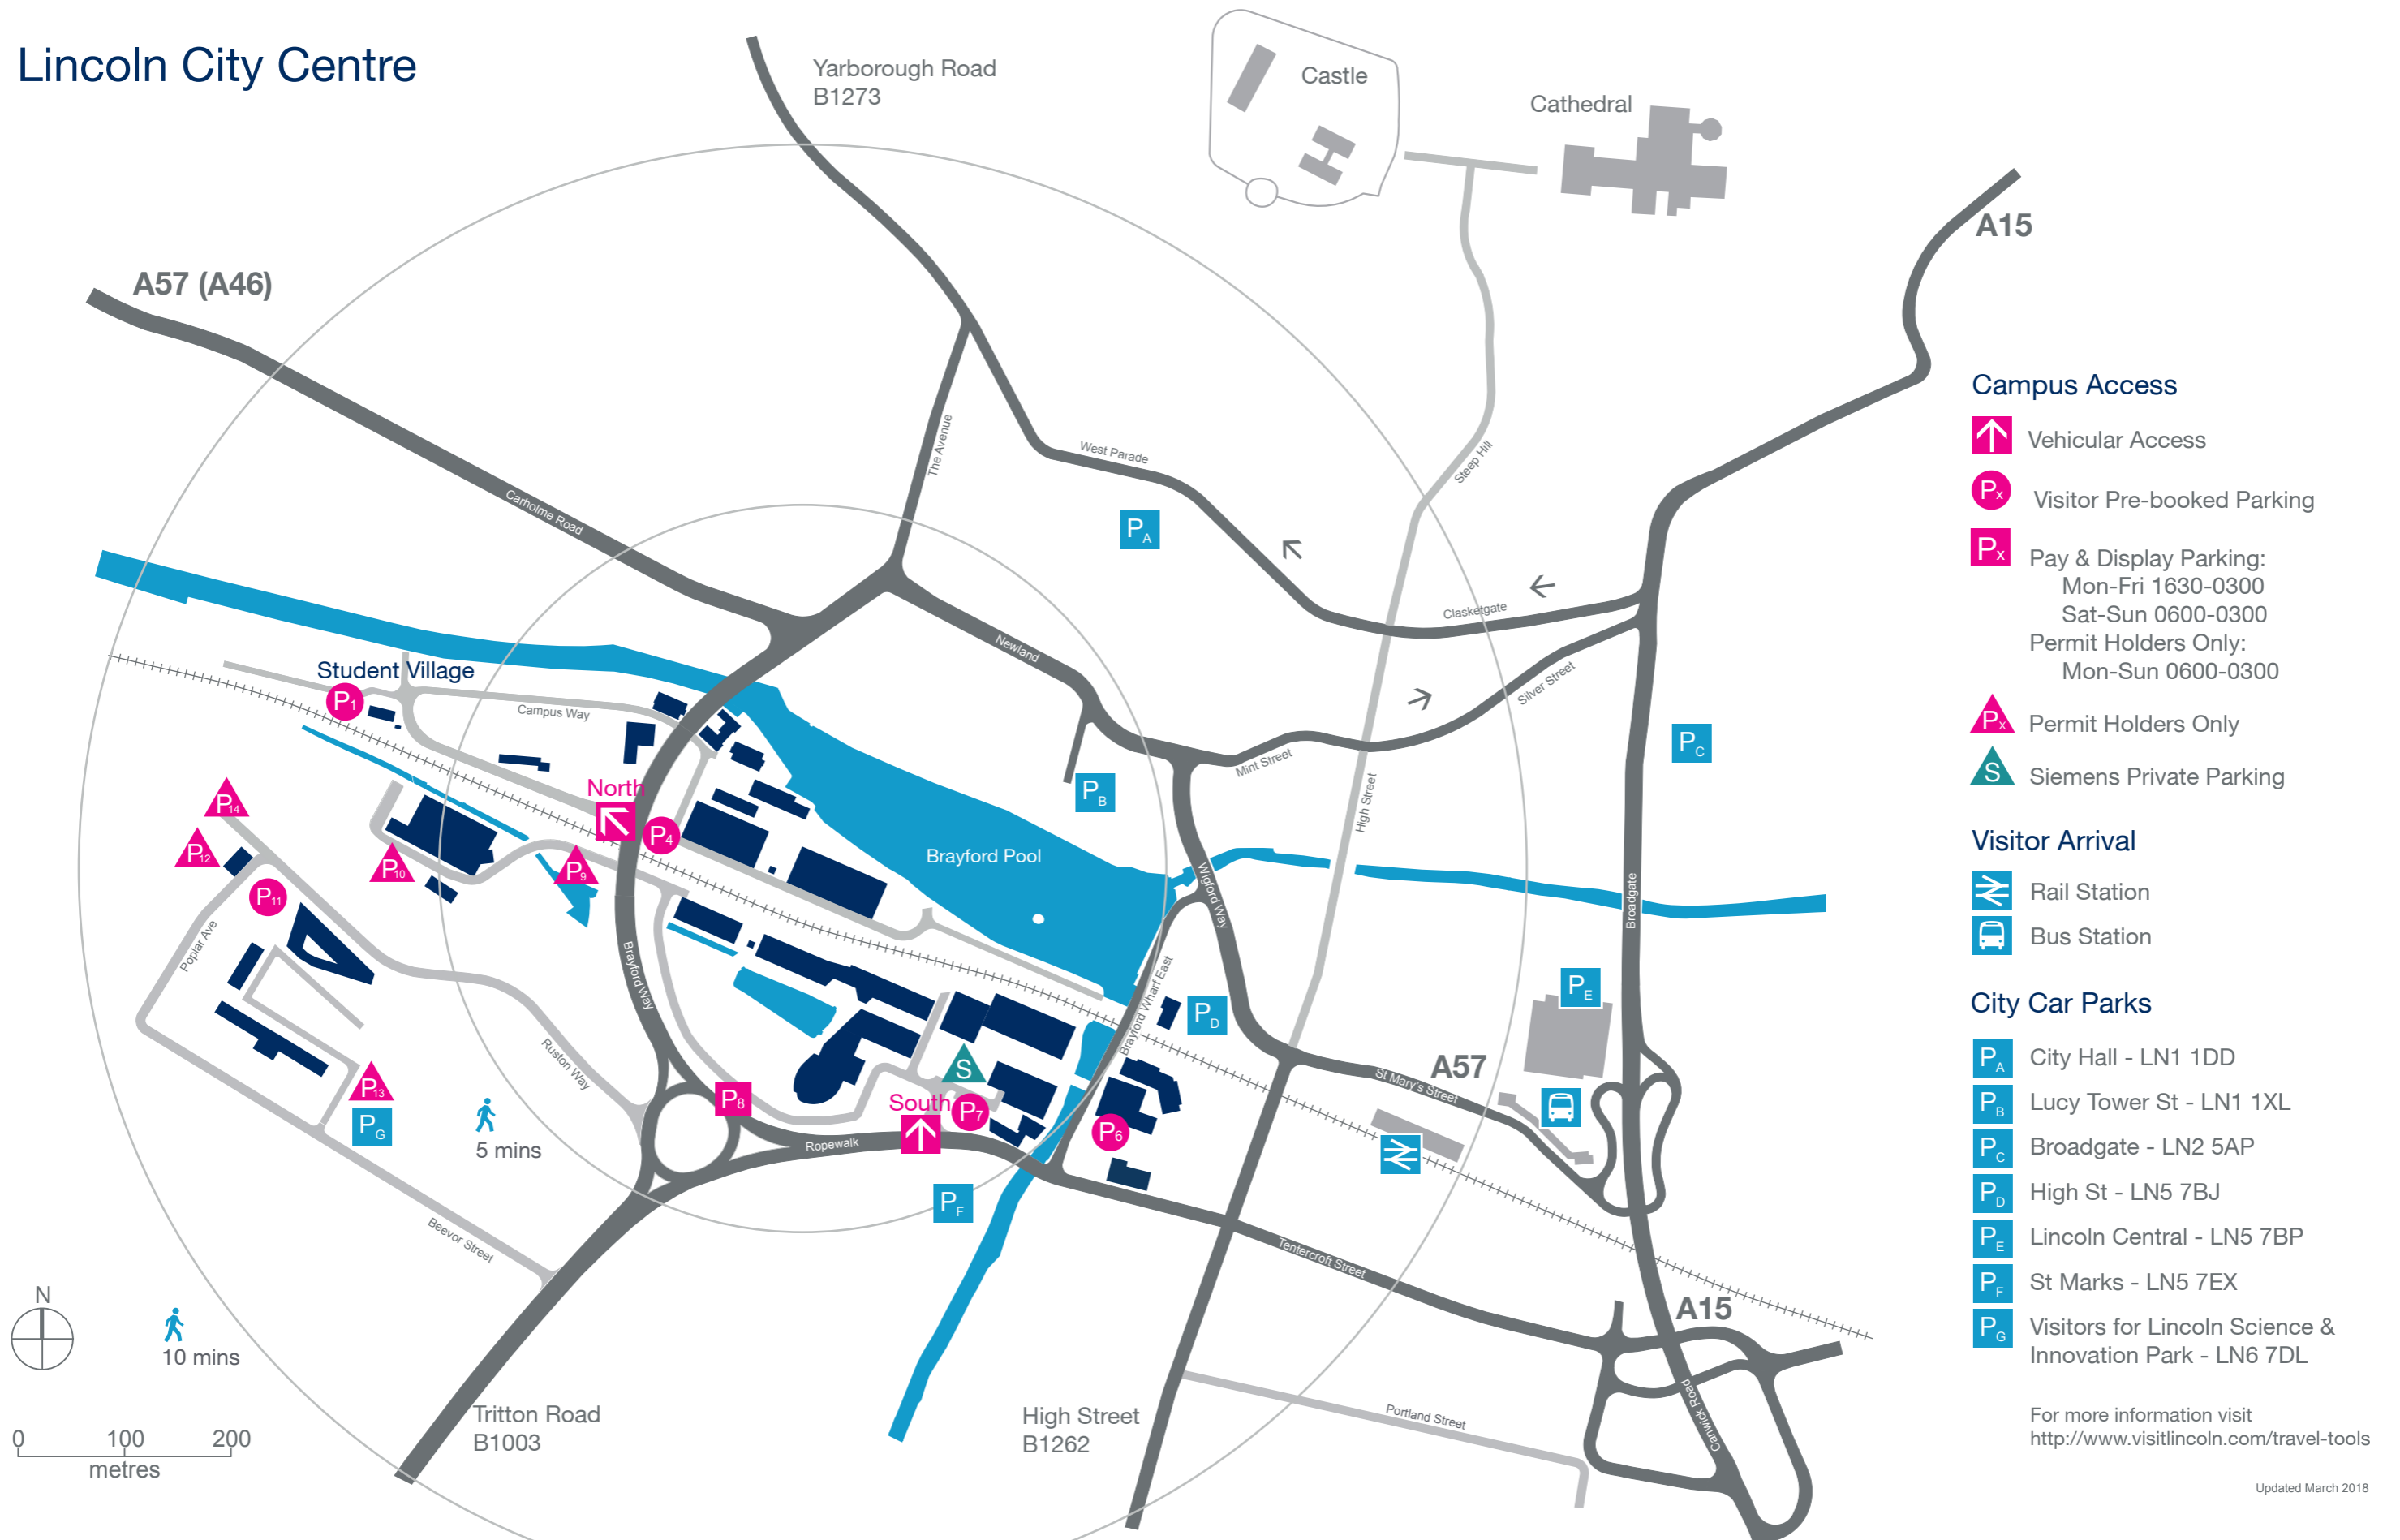

# Lincoln City Centre

## Campus Access

- Vehicular Access
- Visitor Pre-booked Parking
- Pay & Display Parking:  
Mon-Fri 1630-0300  
Sat-Sun 0600-0300  
Permit Holders Only:  
Mon-Sun 0600-0300
- Permit Holders Only
- Siemens Private Parking

## Visitor Arrival

- Rail Station
- Bus Station

## City Car Parks

- City Hall - LN1 1DD
- Lucy Tower St - LN1 1XL
- Broadgate - LN2 5AP
- High St - LN5 7BJ
- Lincoln Central - LN5 7BP
- St Marks - LN5 7EX
- Visitors for Lincoln Science & Innovation Park - LN6 7DL