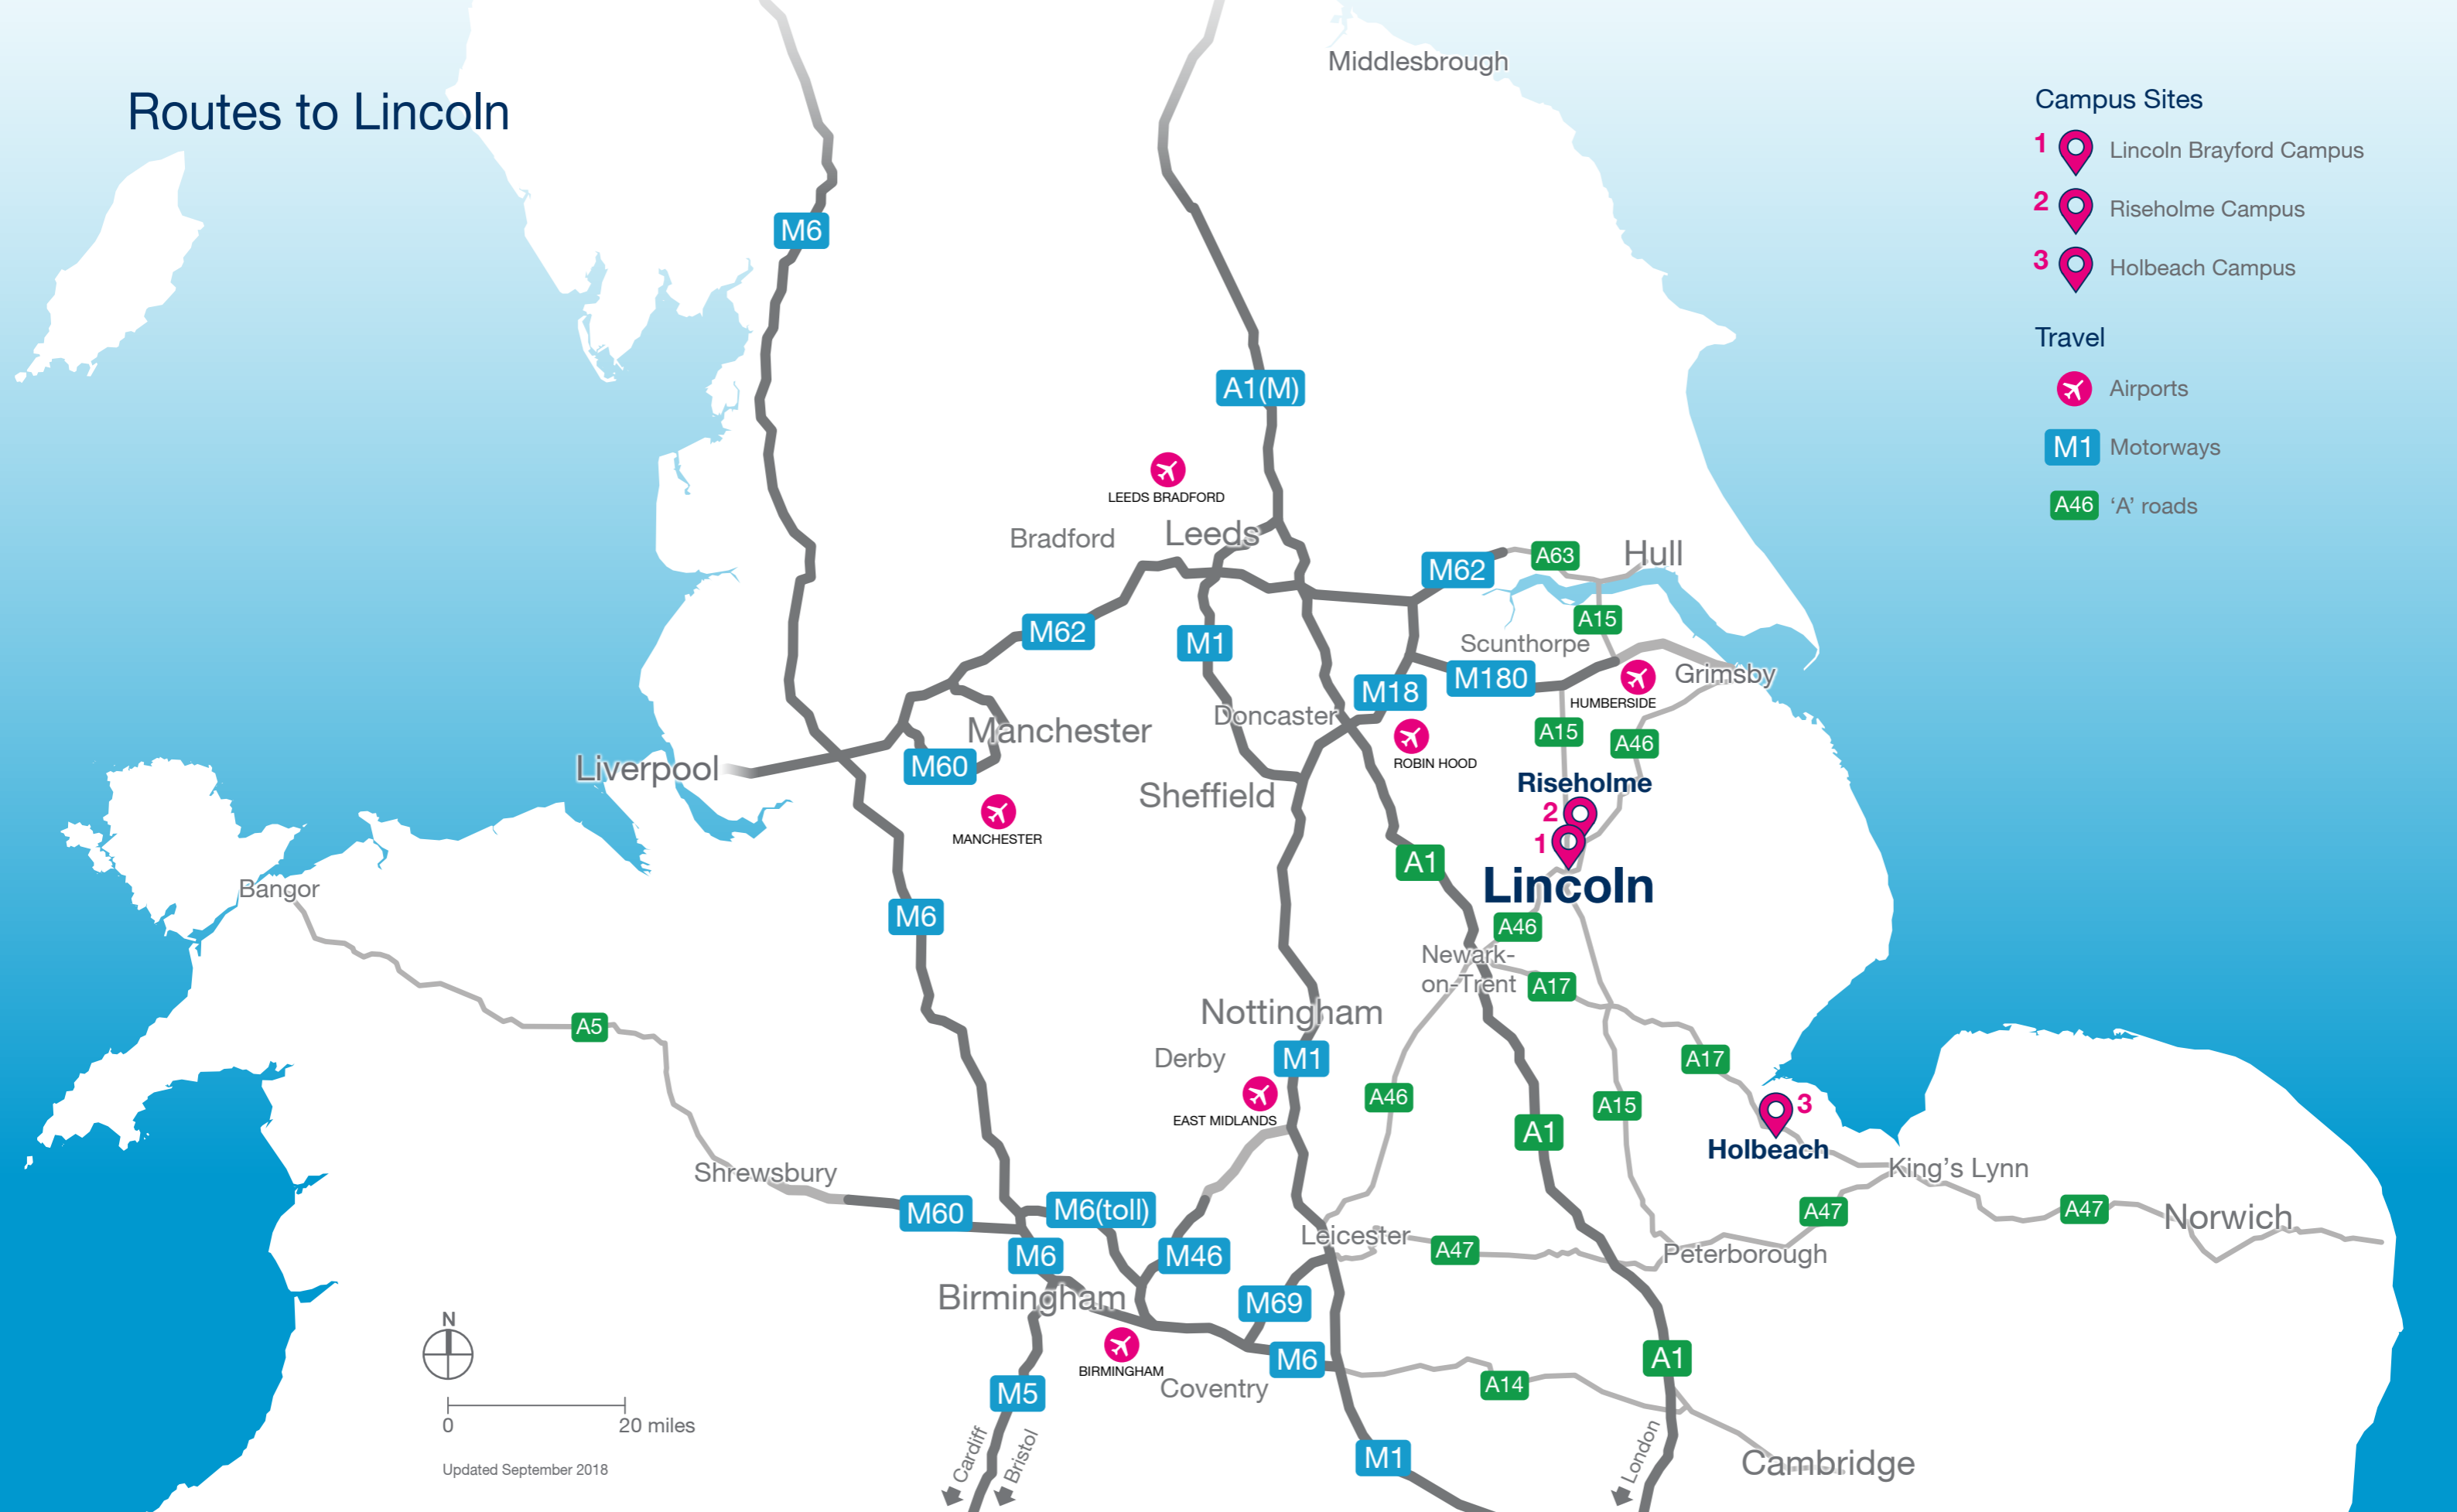

Routes to Lincoln

Campus Sites

- 1  Lincoln Brayford Campus
- 2  Riseholme Campus
- 3  Holbeach Campus

Travel

-  Airports
-  Motorways
-  'A' roads

University of Lincoln
Brayford Pool
Lincoln LN6 7TS
United Kingdom