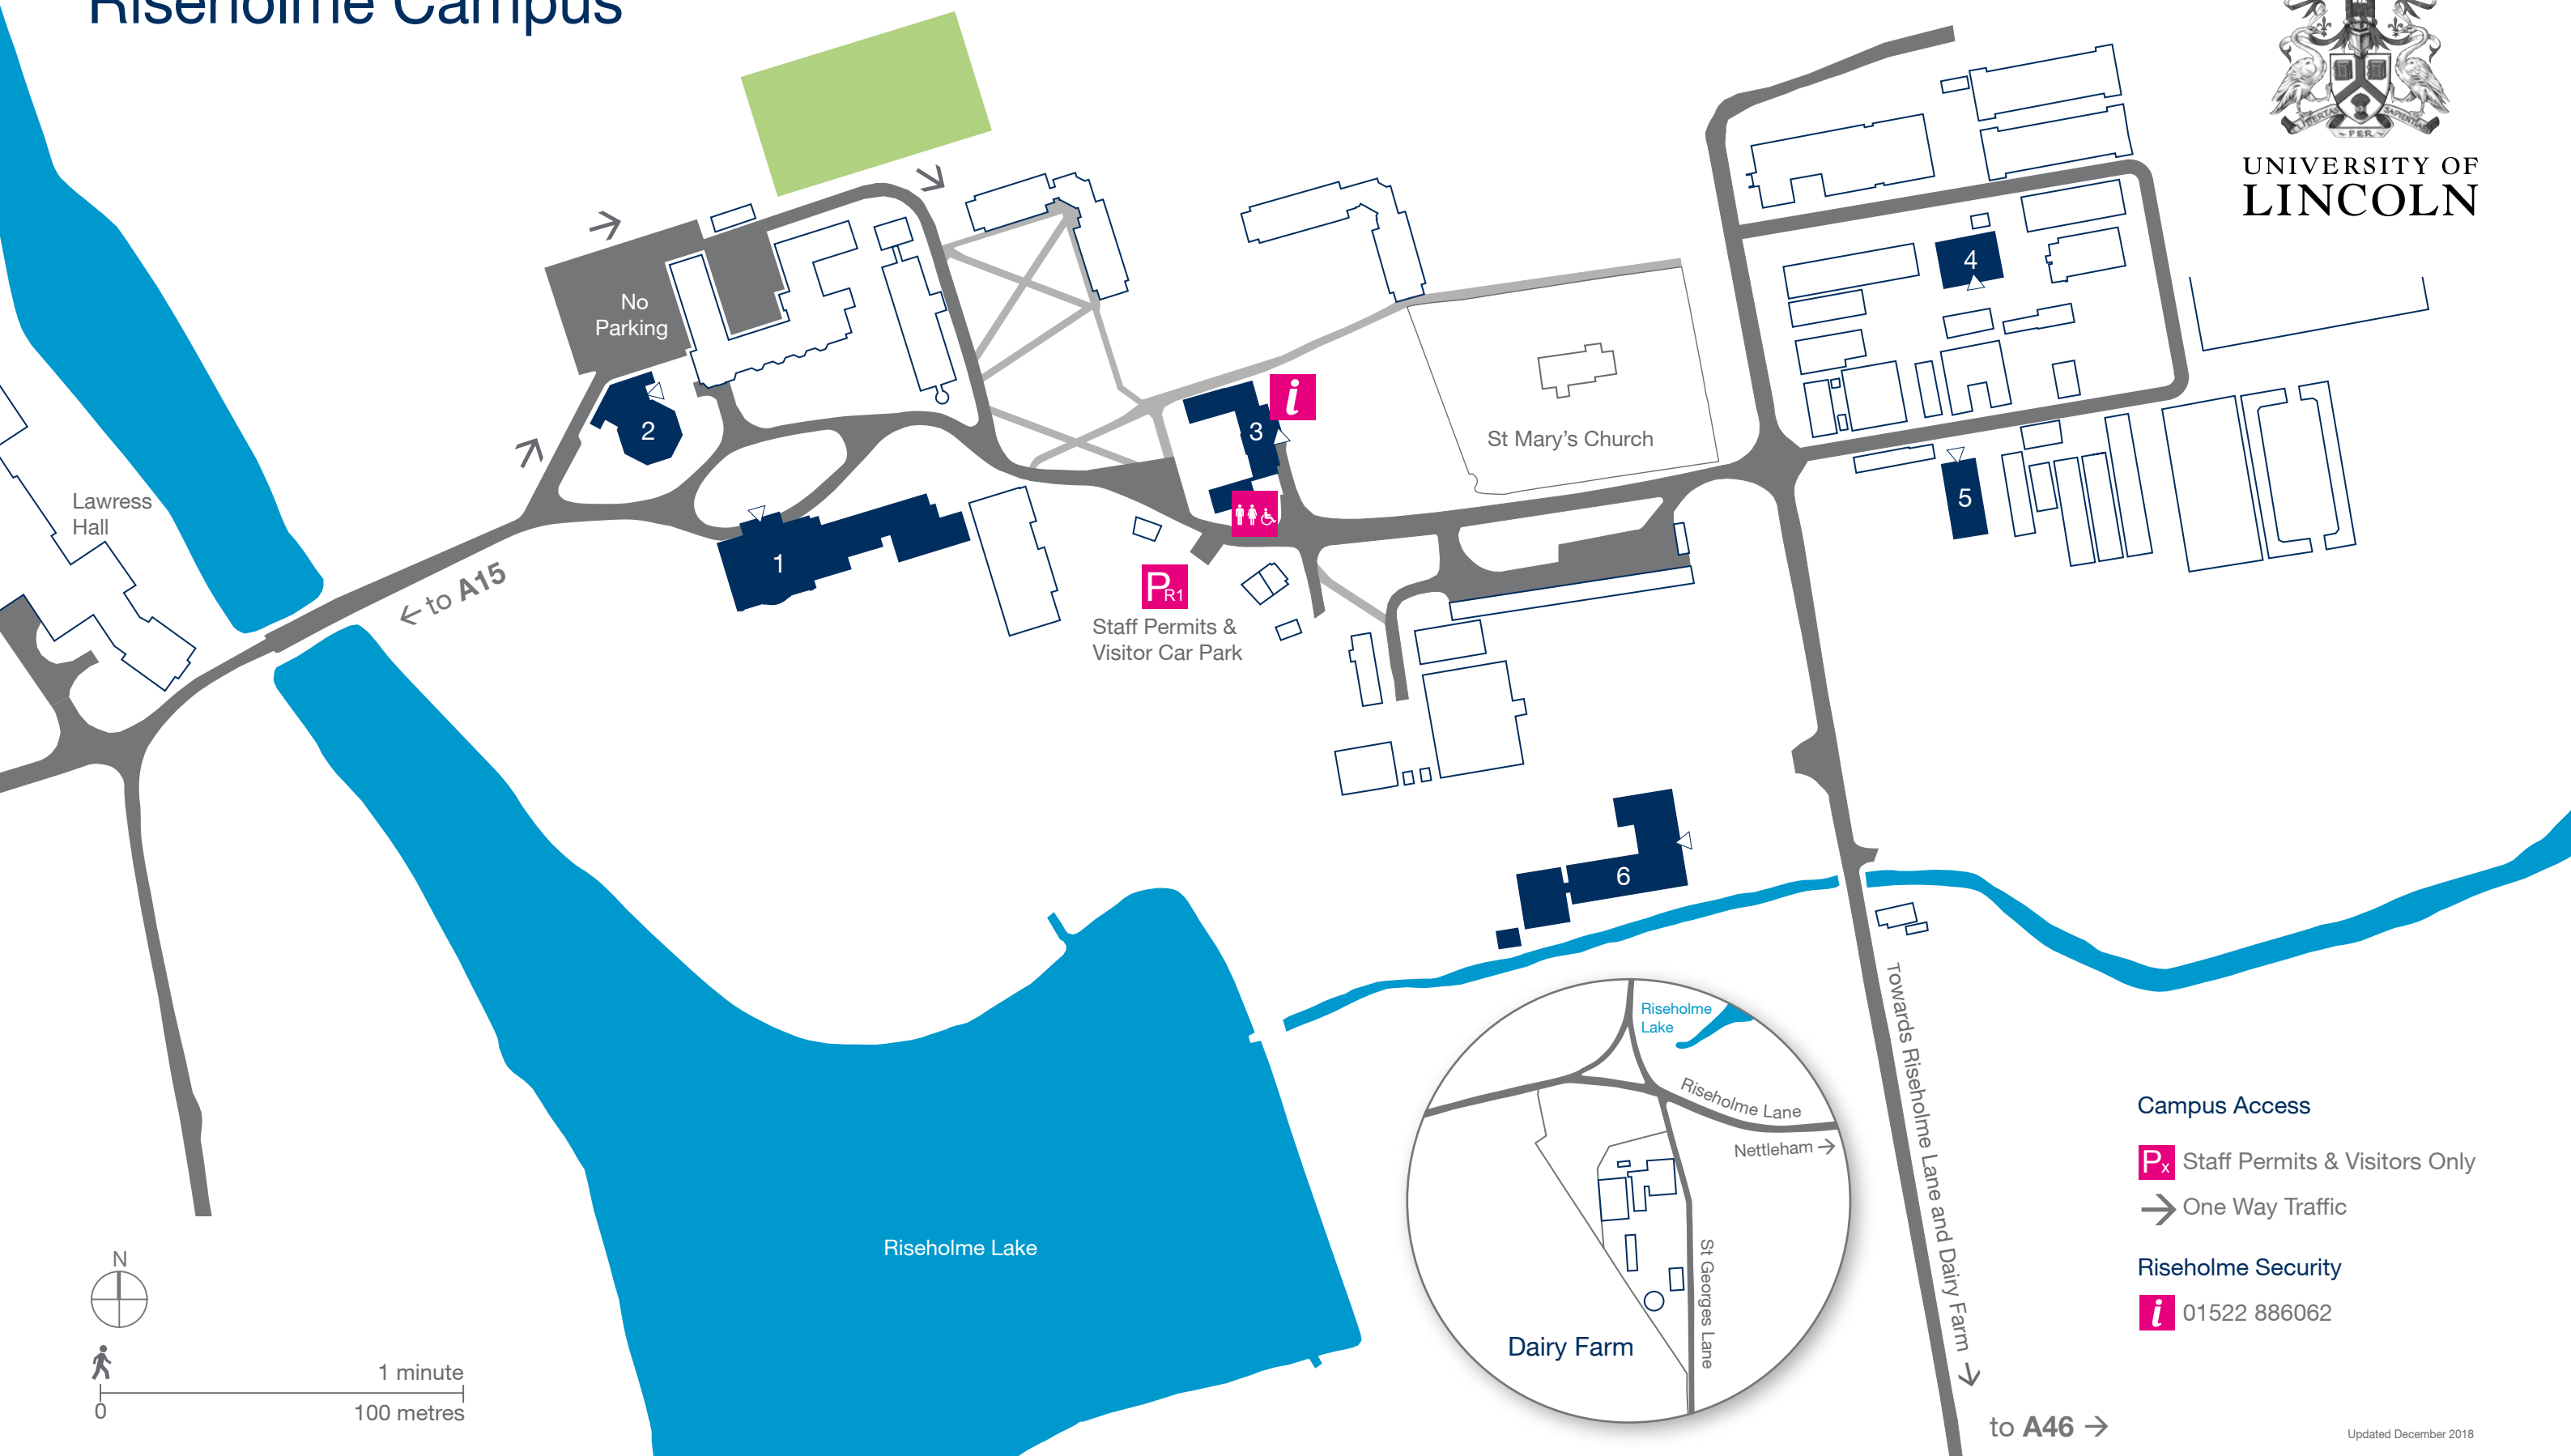

Riseholme Campus

- Campus Access**
- Staff Permits & Visitors Only
 - One Way Traffic
- Riseholme Security**
- 01522 886062

Updated December 2018

- 1 Riseholme Hall
- 2 Conference Centre
- 3 Stable Yard (Security)
- 4 Refrigeration Research Centre
- 5 Animal Behaviour & Welfare Centre
- 6 Lindsey Centre

Parking for University of Lincoln is located at From A15: Follow the one way traffic route

University of Lincoln
Riseholme Park
Lincoln
LN2 2LG

Tel: 01522 882000
Minicom: 01522 886055