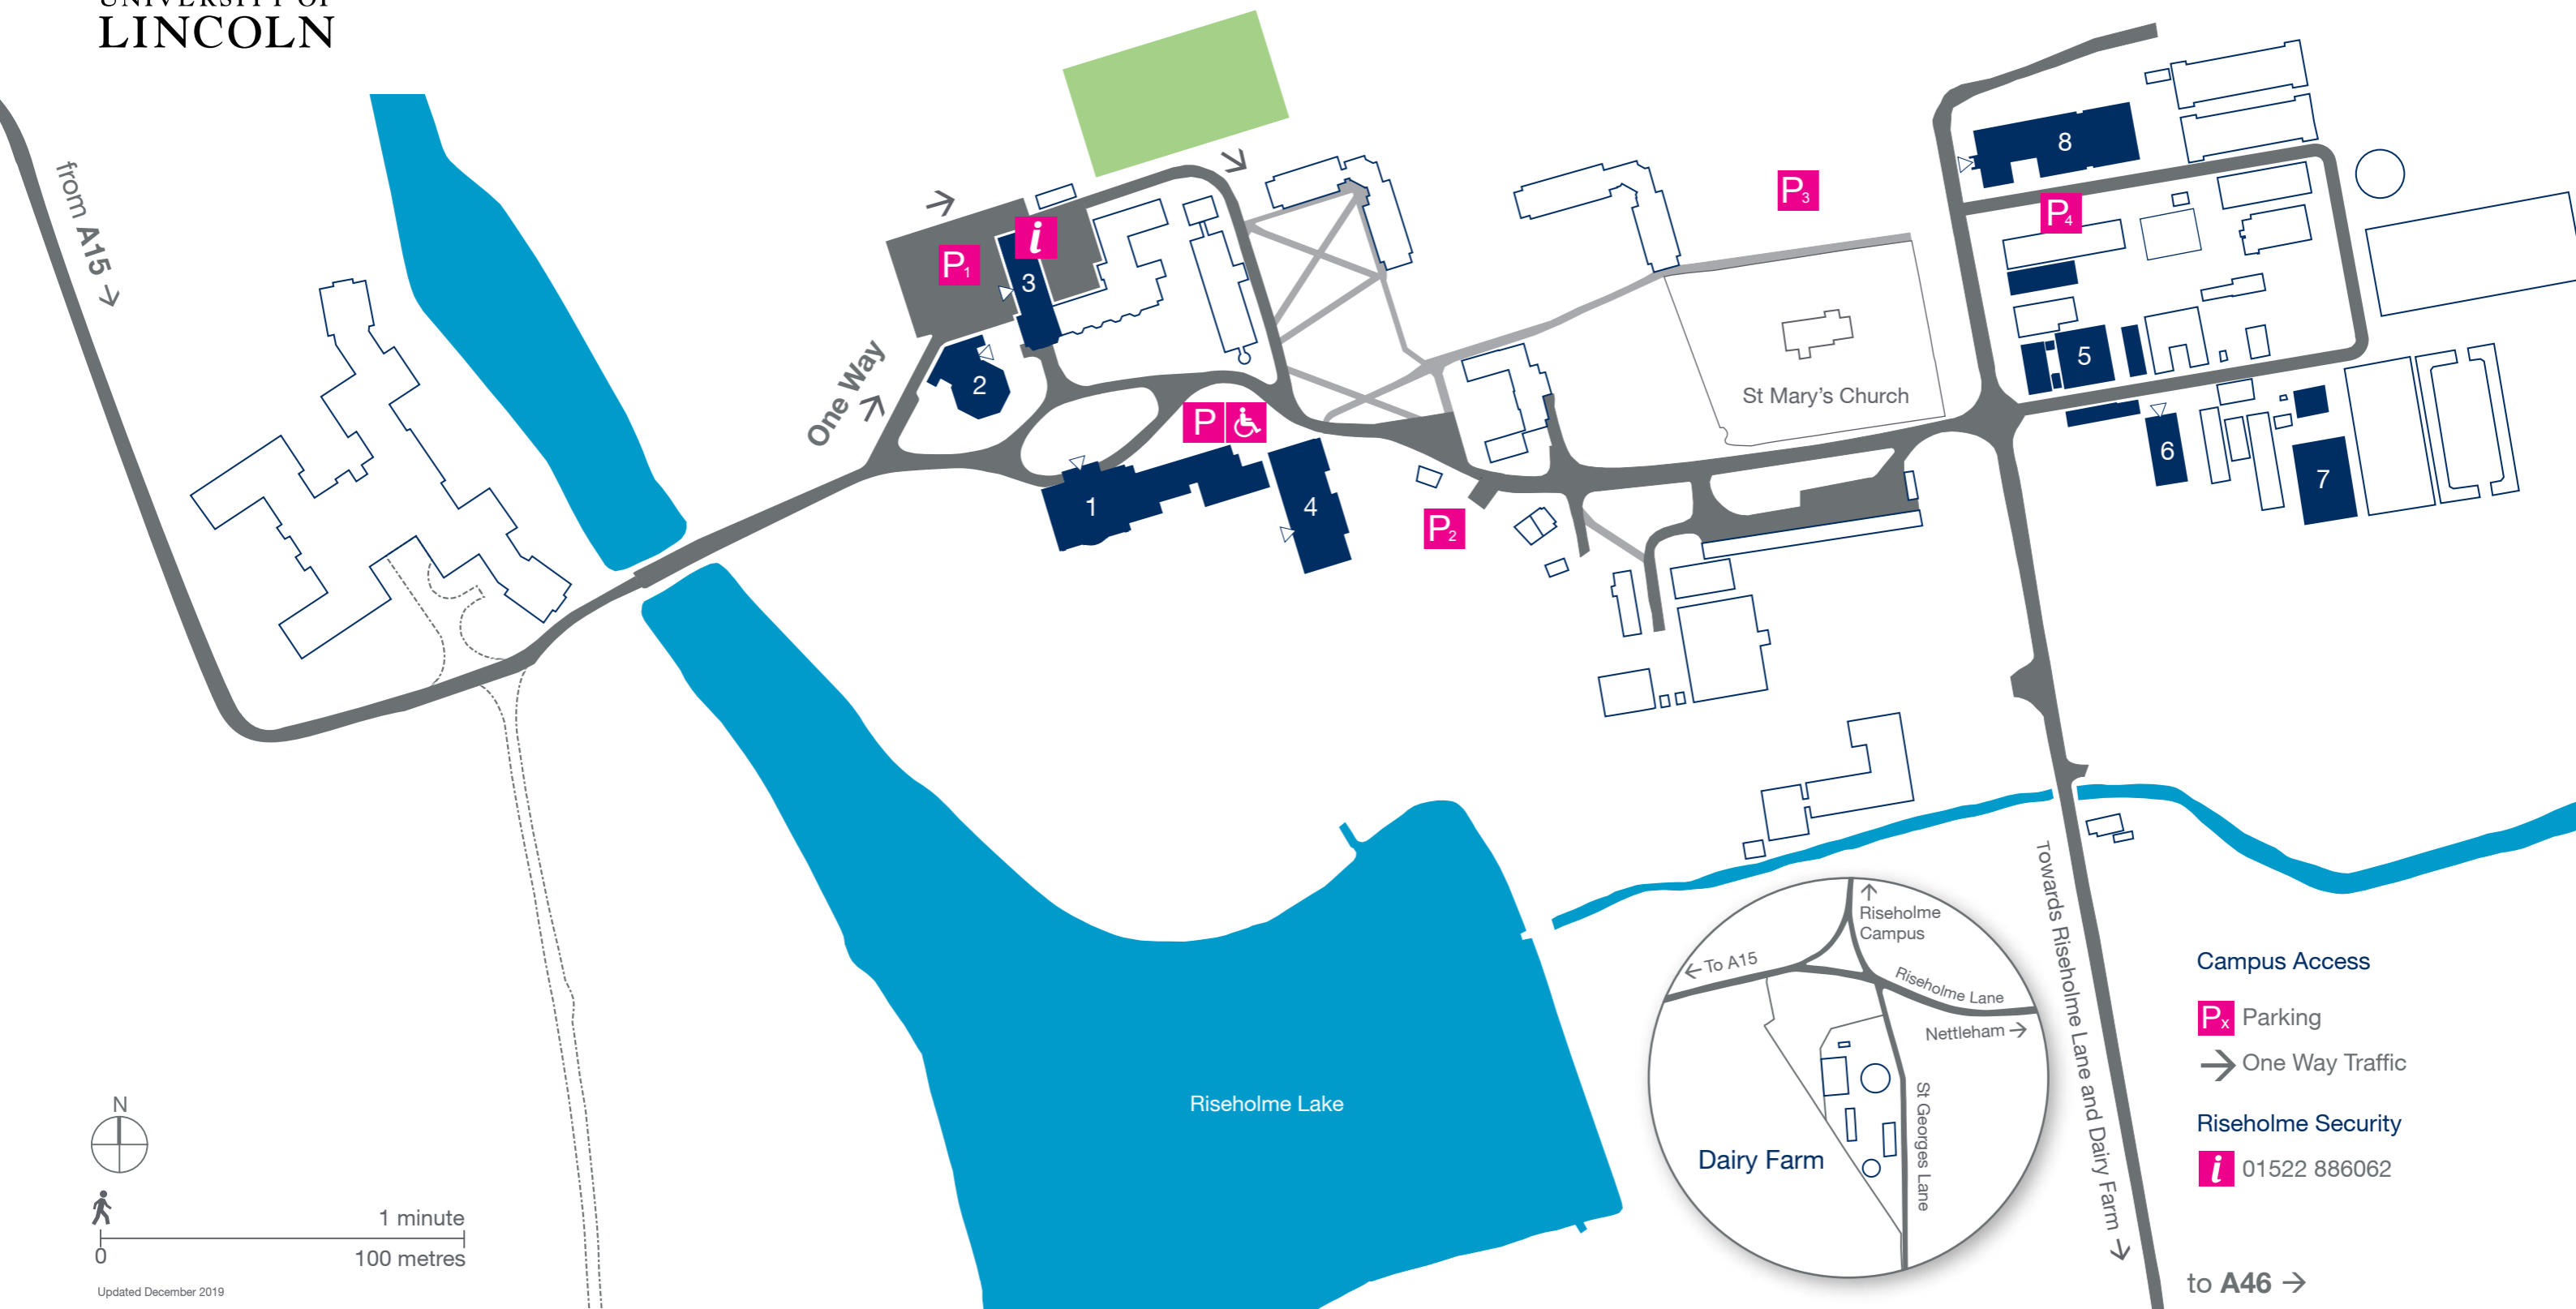

UNIVERSITY OF LINCOLN

Riseholme Campus

Updated December 2019

- 1 Riseholme Hall
- 2 Riseholme Conference Centre
- 3 Wordsworth Hall (Reception & Security)
- 4 Plowright House
- 5 Glass Houses
- 6 Animal Behaviour & Training Centre

- 7 LIAT Berry Gardens
- 8 Rural Science Centre

Campus Access

P_x Parking

→ One Way Traffic

Riseholme Security

i 01522 886062

to **A46** →

University of Lincoln
 Riseholme Park
 Lincoln
 LN2 2LG

For Sat Nav enter:
 Riseholme Hall, Lincoln
 From A15: Follow the one way traffic route

Tel: 01522 882000
 Minicom: 01522 886055