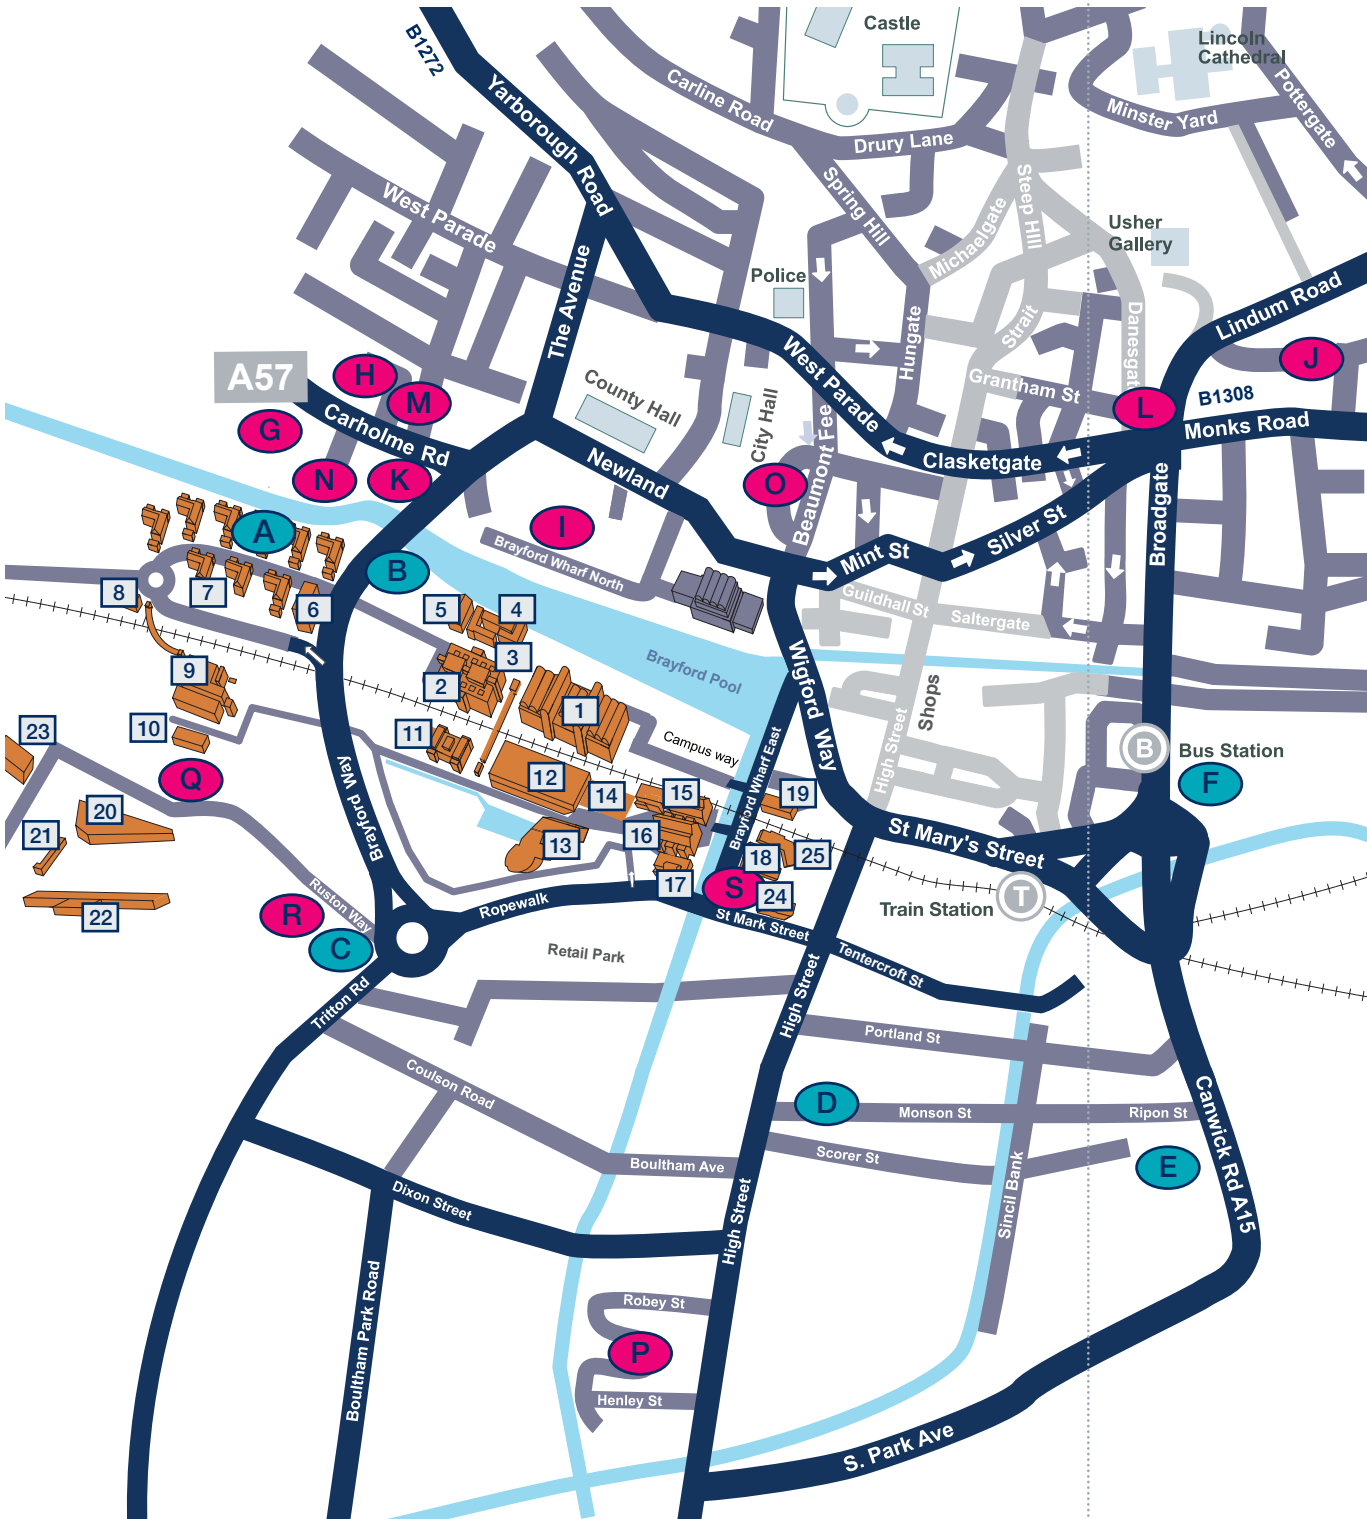

Accommodation Map

UNIVERSITY OF
LINCOLN

Email: accommodation@lincoln.ac.uk

Tel: 01522 886195 | 01522 886231

The Student Village

- A** Lincoln Courts
- B** Cygnet Wharf

University Accommodation (off campus)

- C** The Gateway
- D** Monson Street Apartments
- E** Traveller's Rest
- F** Pelham Bridge Apartments

University Partnership Halls

- G** Aqua House
- H** Brayford Court
- I** Brayford Quay
- J** Cathedral Street Apartments
- K** College Mews
- L** Danesgate House
- M** Hayes House
- N** Hayes Wharf
- O** Park Court
- P** Park View
- Q** Pavilions
- R** Saul House
- S** The Junxion

Brayford Pool Campus

- 1** Minerva Building
- 2** Media Humanities and Technology Building (renamed Alfred Tennyson Building from July 2018)
- 3** Stephen Langton Building
- 4** The Swan
- 5** Student Wellbeing Centre
- 6** Bridge House
- 7** Village Hall
- 8** One Campus Way
- 9** Sports Centre
- 10** Witham House
- 11** Science Centre (renamed Janet Clayton Building from July 2018)
- 12** Art, Architecture & Design Building (renamed Nicola de la Haye and Peter de Wint Buildings from July 2018)
- 13** Isaac Newton Building
- 14** Lincoln Performing Arts Centre
- 15** Students' Union, Engine Shed and Tower Bars
- 16** Great Central Warehouse Library
- 17** Enterprise Building
- 18** David Chiddick Building
- 19** Witham Wharf
- 20** Think Tank
- 21** Minster House
- 22** Joseph Banks Laboratories
- 23** Charlotte Scott Building
- 24** The Junxion
- 25** Sarah Swift Building

The Accommodation Services team is based in Cygnet Wharf (marked B on the map).